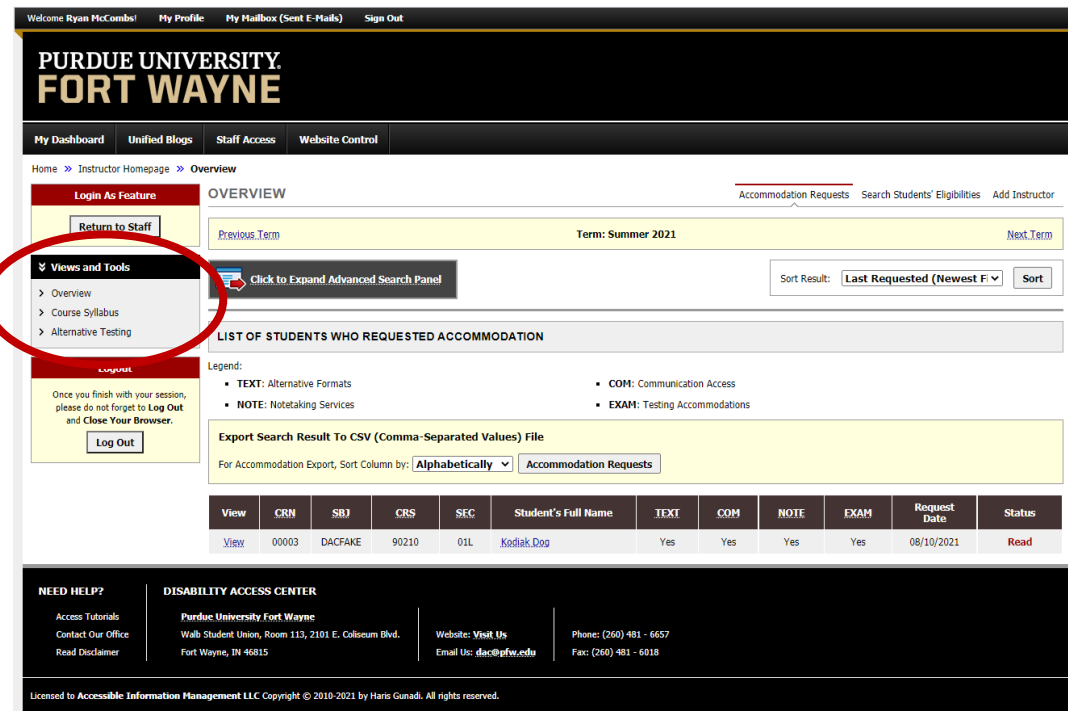

[AIM New Student Accommodation Request Form \(Please note - This form is for new students only.\)](#)

AIM PORTALS

[Student Portal](#)

[Instructor Portal](#)

PURDUE UNIVERSITY

0:00 / 7:44

How to Log into the AIM INSTRUCTOR PORTAL

Step 3: Log into the AIM INSTRUCTOR PORTAL using your Purdue Fort Wayne credentials

Step 3a: Insert PFW Username

Step 3b: Insert PFW Password

Step 3c: Click "Login"

How to Log into the AIM INSTRUCTOR PORTAL

Step 4: Explore your AIM INSTRUCTOR PORTAL

You will need to Click “Continue to View Student Accommodations” every time you login.

You can use “View and Tools” to View and Manage Student accommodations.

Helpful Links