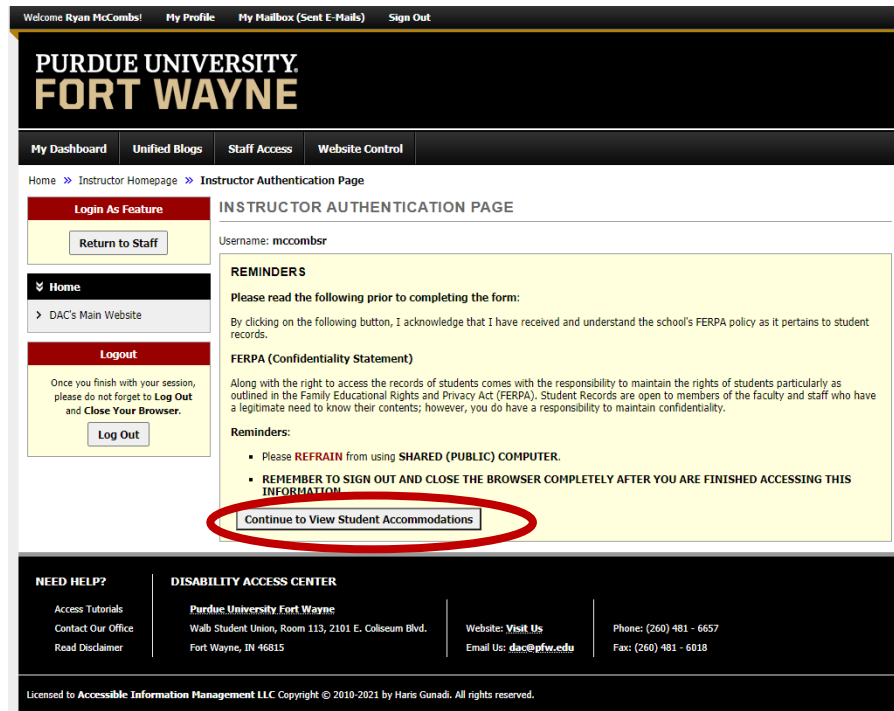

[AIM New Student Accommodation Request Form \(Please note - This form is for new students only.\)](#)

AIM PORTALS

[Student Portal](#)

[Instructor Portal](#)

PURDUE UNIVERSITY

0:00 / 7:44

How to Log into the AIM INSTRUCTOR PORTAL

Step 3: Log into the AIM INSTRUCTOR PORTAL using your Purdue Fort Wayne credentials

Step 3a: Insert PFW Username

Step 3b: Insert PFW Password

Step 3c: Click "Login"

How to Log into the AIM INSTRUCTOR PORTAL

Step 4: Explore your AIM INSTRUCTOR PORTAL

You will need to Click “Continue to View Student Accommodations” every time you login.

You can use “View and Tools” to View and Manage Student accommodations.

Helpful Links