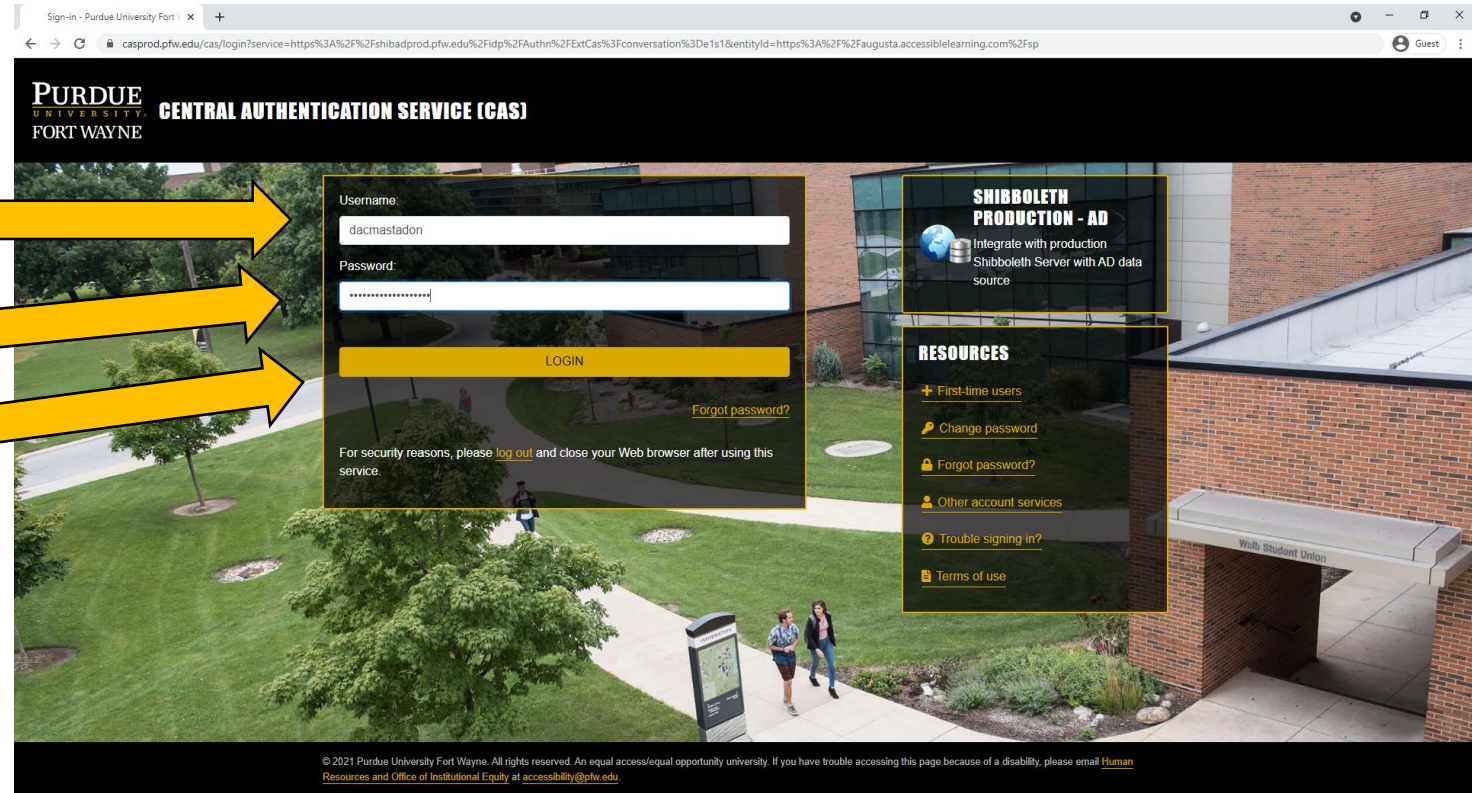

[AIM New Student Accommodation Request Form \(Please note - This form is for new students only.\)](#)

AIM PORTALS

[Student Portal](#)

[Instructor Portal](#)

PURDUE UNIVERSITY

0:00 / 7:44

How to Log into the AIM INSTRUCTOR PORTAL

Step 3: Log into the AIM INSTRUCTOR PORTAL using your Purdue Fort Wayne credentials

Step 3a: Insert PFW Username

Step 3b: Insert PFW Password

Step 3c: Click "Login"

How to Log into the AIM INSTRUCTOR PORTAL