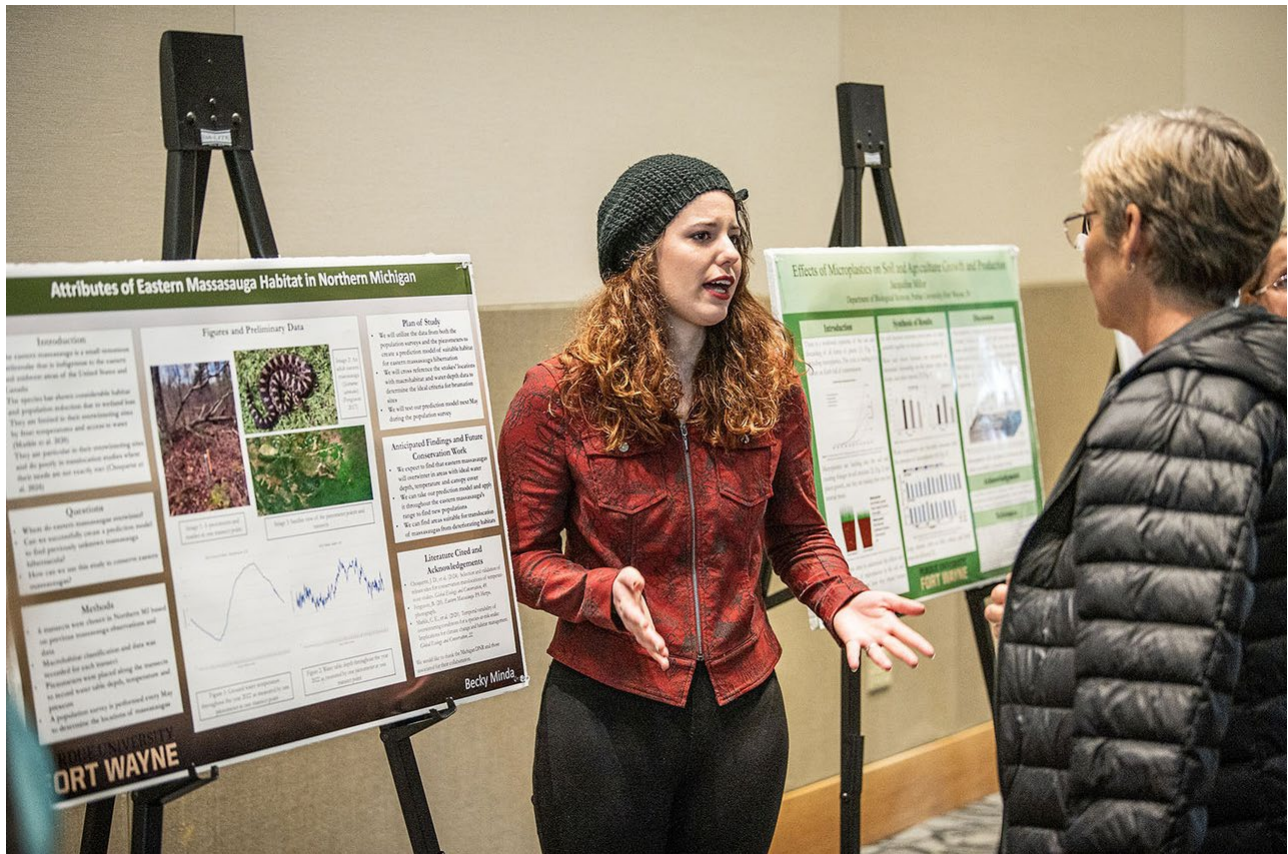

Elementary School Children Dig into New SoE Garden Project

With the vocal energy that only exuberant elementary school students can generate, 120 from Abbett swarmed over the Purdue University Fort Wayne School of Education's urban garden. Though it took a while to get them organized and on to the three buses that brought them to the PFW campus on Friday morning, the students were anxious to explore as soon as they arrived at the plot of land located outside the Allen County Purdue Extension Office.

NOVEMBER

4

Mon., 11 a.m.

Unwelcomed: History of Unfair Housing

The Multicultural Center is partnering with the Fair Housing Center of Central Indiana to bring the UNWELCOMED exhibition to PFW. The collection will show the historical discrimination of housing from the early 1900s to the present and will be on display through Nov. 25...

In a Snap

Seen and noted around campus. Monitor our university social feeds for more great moments of Mastodon life.

Students had the opportunity to present research posters during the annual Conservation Conversation, hosted by the Environmental Resources Center in the International Ballroom at Walb Student Union on Friday. This year's theme was "Wetlands: Our Imperiled Treasures."